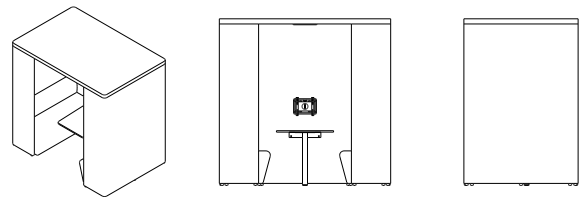

**List Price**

\$11,399

**KIT-C4PMP** | COVE 4-Person Meeting Pod [Includes Optional Monitor Mount, Lighting & Table]

**Dimensions**

**OVERALL** W 85" D 56.75" H 81.25"  
**SEAT** W 52.75" D 19.5" H 17.13"  
**TABLE** W 43.31" D 28.35" H 27.17"

**List Price**

\$14,699

**KIT-C4POMP** | COVE 4-Person Open-Panel Meeting Pod [Includes Lighting & Freestanding Table]

**Dimensions**

**OVERALL** W 85" D 56.75" H 81.25"  
**SEAT** W 52.75" D 19.5" H 17.13"  
**TABLE** W 43.31" D 28" H 27.17"