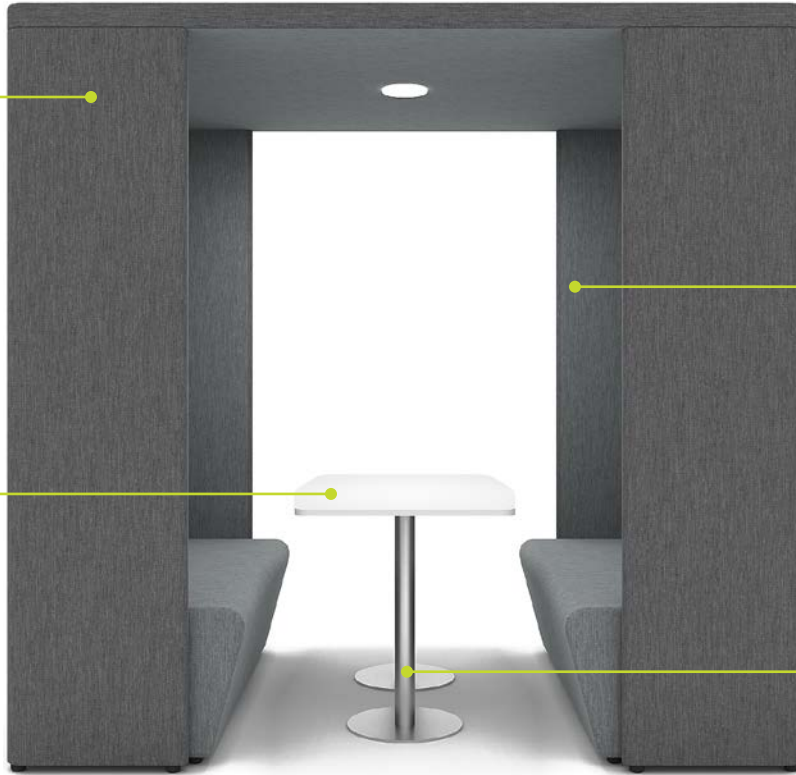

**Slate Gray**  
100% Polyester  
Fabric

**White**  
Thermo-Fused  
Melamine

**Baltic Gray**  
100% Polyester  
Fabric

**Chrome**  
Steel

**SPACE SAVING**

Streamlined Design

**COMFORTABLE**

Plush Foam Seating

**KIT-C1PFP** | COVE 1-Person Focus Pod [Includes Lighting & Freestanding Table]

**Dimensions**

**OVERALL** W 57" D 33.5" H 81.25"  
**SEAT** W 29.5" D 19.5" H 17.13"  
**TABLE** W 23.63" D 23.63" H 27.17"

**List Price**

\$11,299

**KIT-C2PMP** | COVE 2-Person Meeting Pod [Includes Optional Monitor Mount, Lighting & Table]

**Dimensions**

**OVERALL** W 85" D 33.5" H 81.25"  
**SEAT** W 29.5" D 19.5" H 17.13"  
**TABLE** W 20" D 28.35" H 27.17"

**List Price**

\$14,699

**KIT-C4POMP** | COVE 4-Person Open-Panel Meeting Pod [Includes Lighting & Freestanding Table]

**Dimensions**

**OVERALL** W 85" D 56.75" H 81.25"  
**SEAT** W 52.75" D 19.5" H 17.13"  
**TABLE** W 43.31" D 28" H 27.17"