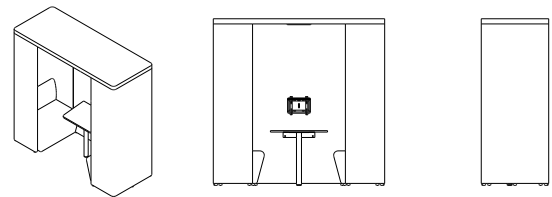

**KIT-C1PFP** | COVE 1-Person Focus Pod [Includes Lighting & Freestanding Table]

**Dimensions**

**OVERALL** W 57" D 33.5" H 81.25"  
**SEAT** W 29.5" D 19.5" H 17.13"  
**TABLE** W 23.63" D 23.63" H 27.17"

**List Price**

\$11,299

**KIT-C2PMP** | COVE 2-Person Meeting Pod [Includes Optional Monitor Mount, Lighting & Table]

**Dimensions**

**OVERALL** W 85" D 33.5" H 81.25"  
**SEAT** W 29.5" D 19.5" H 17.13"  
**TABLE** W 20" D 28.35" H 27.17"

**List Price**

\$11,399

**KIT-C4PMP** | COVE 4-Person Meeting Pod [Includes Optional Monitor Mount, Lighting & Table]

**Dimensions**

**OVERALL** W 85" D 56.75" H 81.25"  
**SEAT** W 52.75" D 19.5" H 17.13"  
**TABLE** W 43.31" D 28.35" H 27.17"

**List Price**

\$14,699

**KIT-C4POMP** | COVE 4-Person Open-Panel Meeting Pod [Includes Lighting & Freestanding Table]

**Dimensions**

**OVERALL** W 85" D 56.75" H 81.25"  
**SEAT** W 52.75" D 19.5" H 17.13"  
**TABLE** W 43.31" D 28" H 27.17"